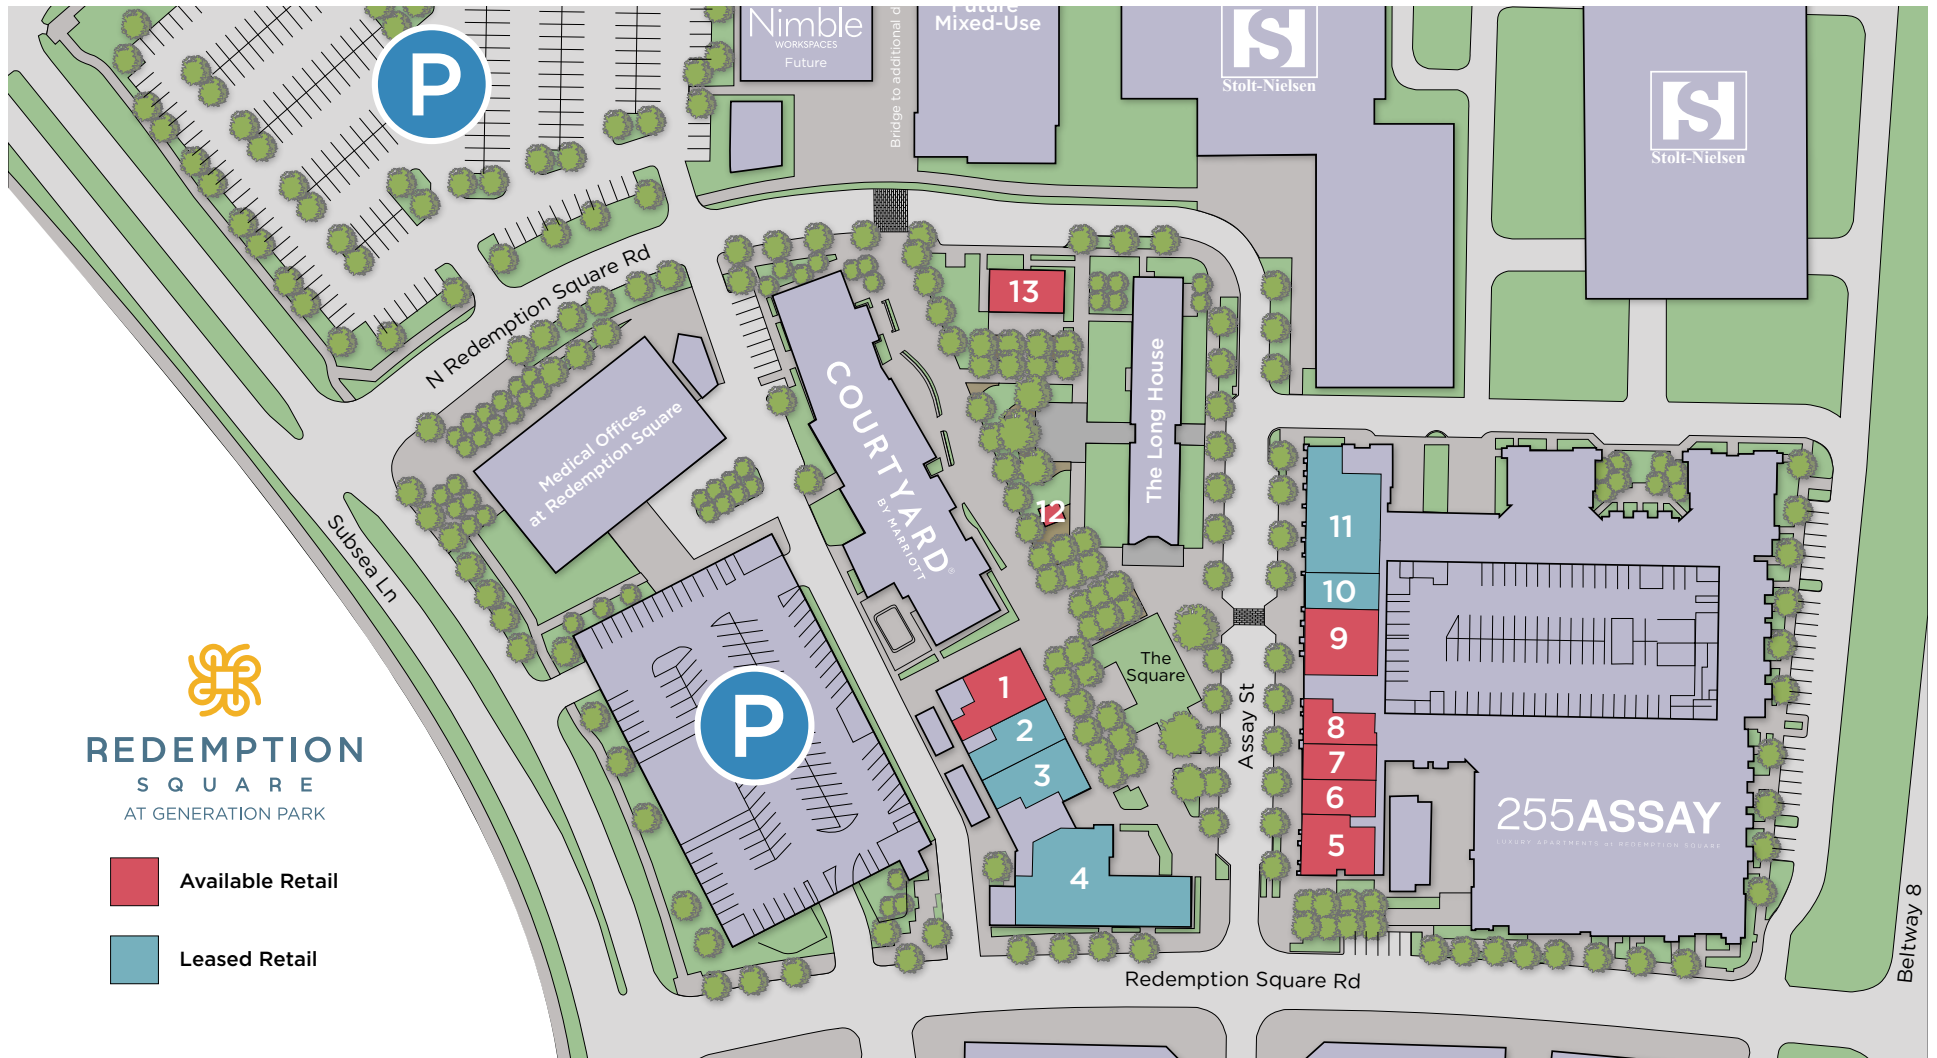

Retail Layout and Availability

1. Available End Cap - 2,725 SF
2. Truist - 2,330 SF
3. Bibo's Bistro - 2,549 SF
4. Bocca Italian Kitchen & Lupo Caffe - 7,677 SF
5. **Available - Restaurant End Cap - 2,497-5,738 SF**
6. Available - 1,570 SF
7. Available - 1,671 SF

8. **Available - Move-In Ready - 1,650 SF**
9. Available - In-Line Restaurant - 3,003 SF
10. The Color Society - 1,681 SF
11. Eden Salon Suites - 5,464 SF
12. Available Kiosk - 400 SF
13. Available Free Standing Patio Bar - 2,500 SF